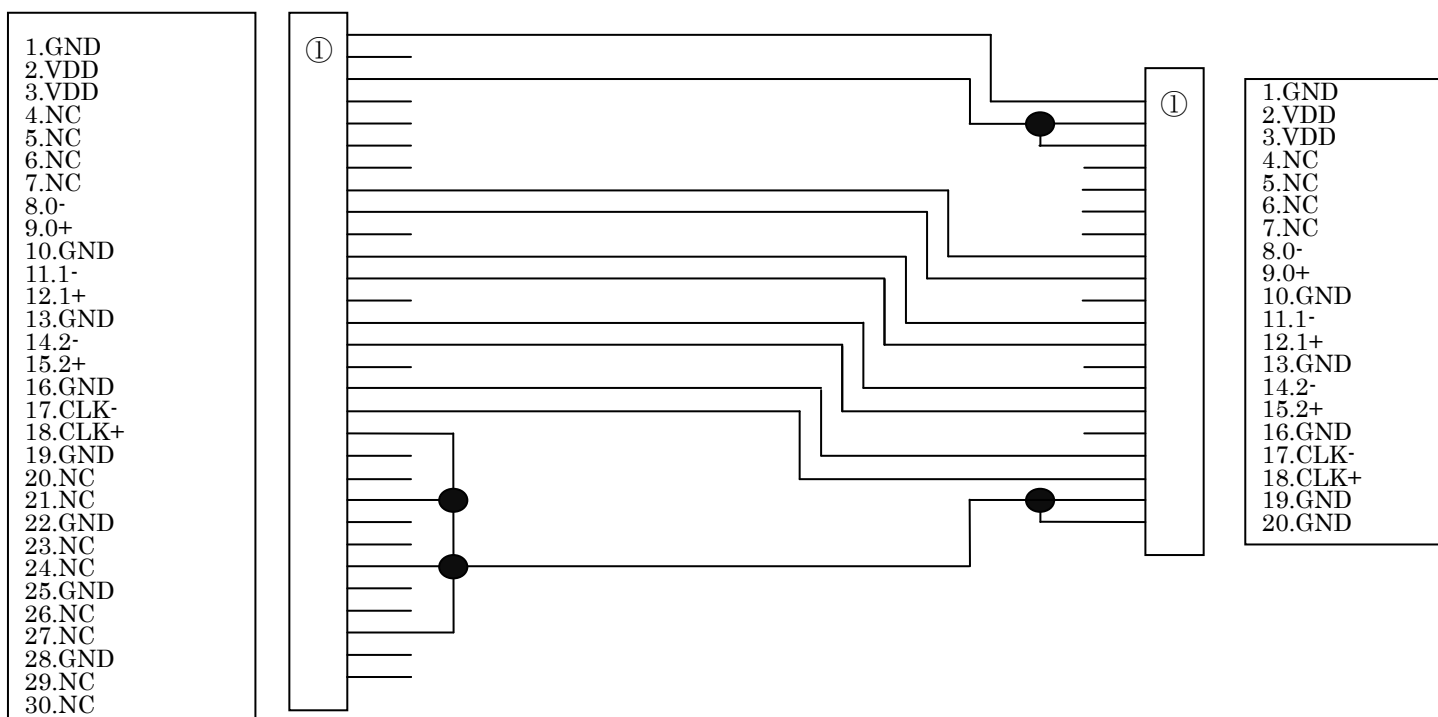

I/F-FPC-HQP046

FI-X30H(JAE)

DF19G-20P-1H (56) (HIROSE)

aitendo