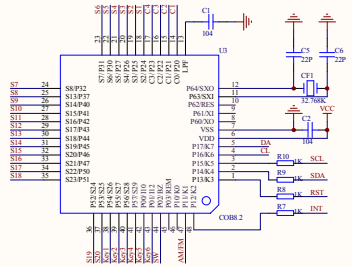

LC201
LC12-25-3000

Title		
Size	Number	Revision
C		
Date	1-Jul-2015	Sheet of
File	E:\PC\C9633-3DC9633V1.DDB	Drawn By