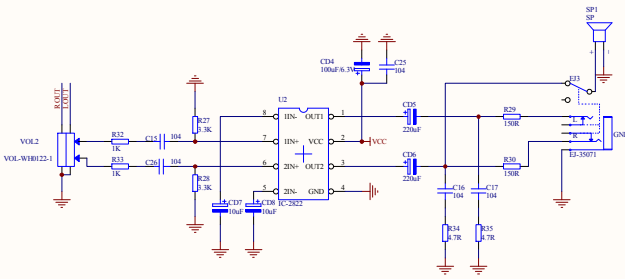

LC201
LC12-25-3000

Title		
Size	Number	Revision
C		
Date	1-Jul-2015	Sheet of
File	E:\PC\C9633-3DC9633V1.DDB	Drawn By