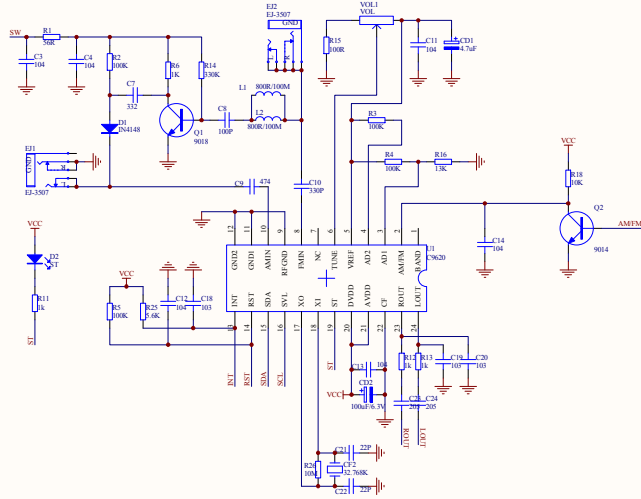

LC201
LC12-25-3000

Title		
Size	Number	Revision
C		
Date	1-Jul-2015	Sheet of
File	E:\PC\C9633-3DC9633V1.DDB	Drawn By