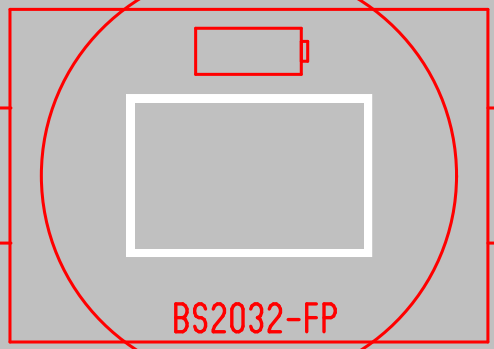

R1 10K

C3 22nF

L1 100nH

C2 22pF

GS1299

100uF

C4

100uF

C5

Y1 32.768

OUT

76-108

F M

STEREO DSP RADIO

C1 22nF

R2 1K

PWR

SK1