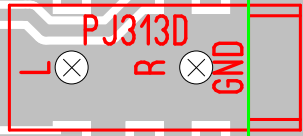

SM1-5

aitendo

R1 10K

C3 22nF

L1 100nH

C2 22pF

GS1299

100uF

C4

100uF

C5

Y1 32.768

OUT

76-108

F M

STEREO DSP RADIO