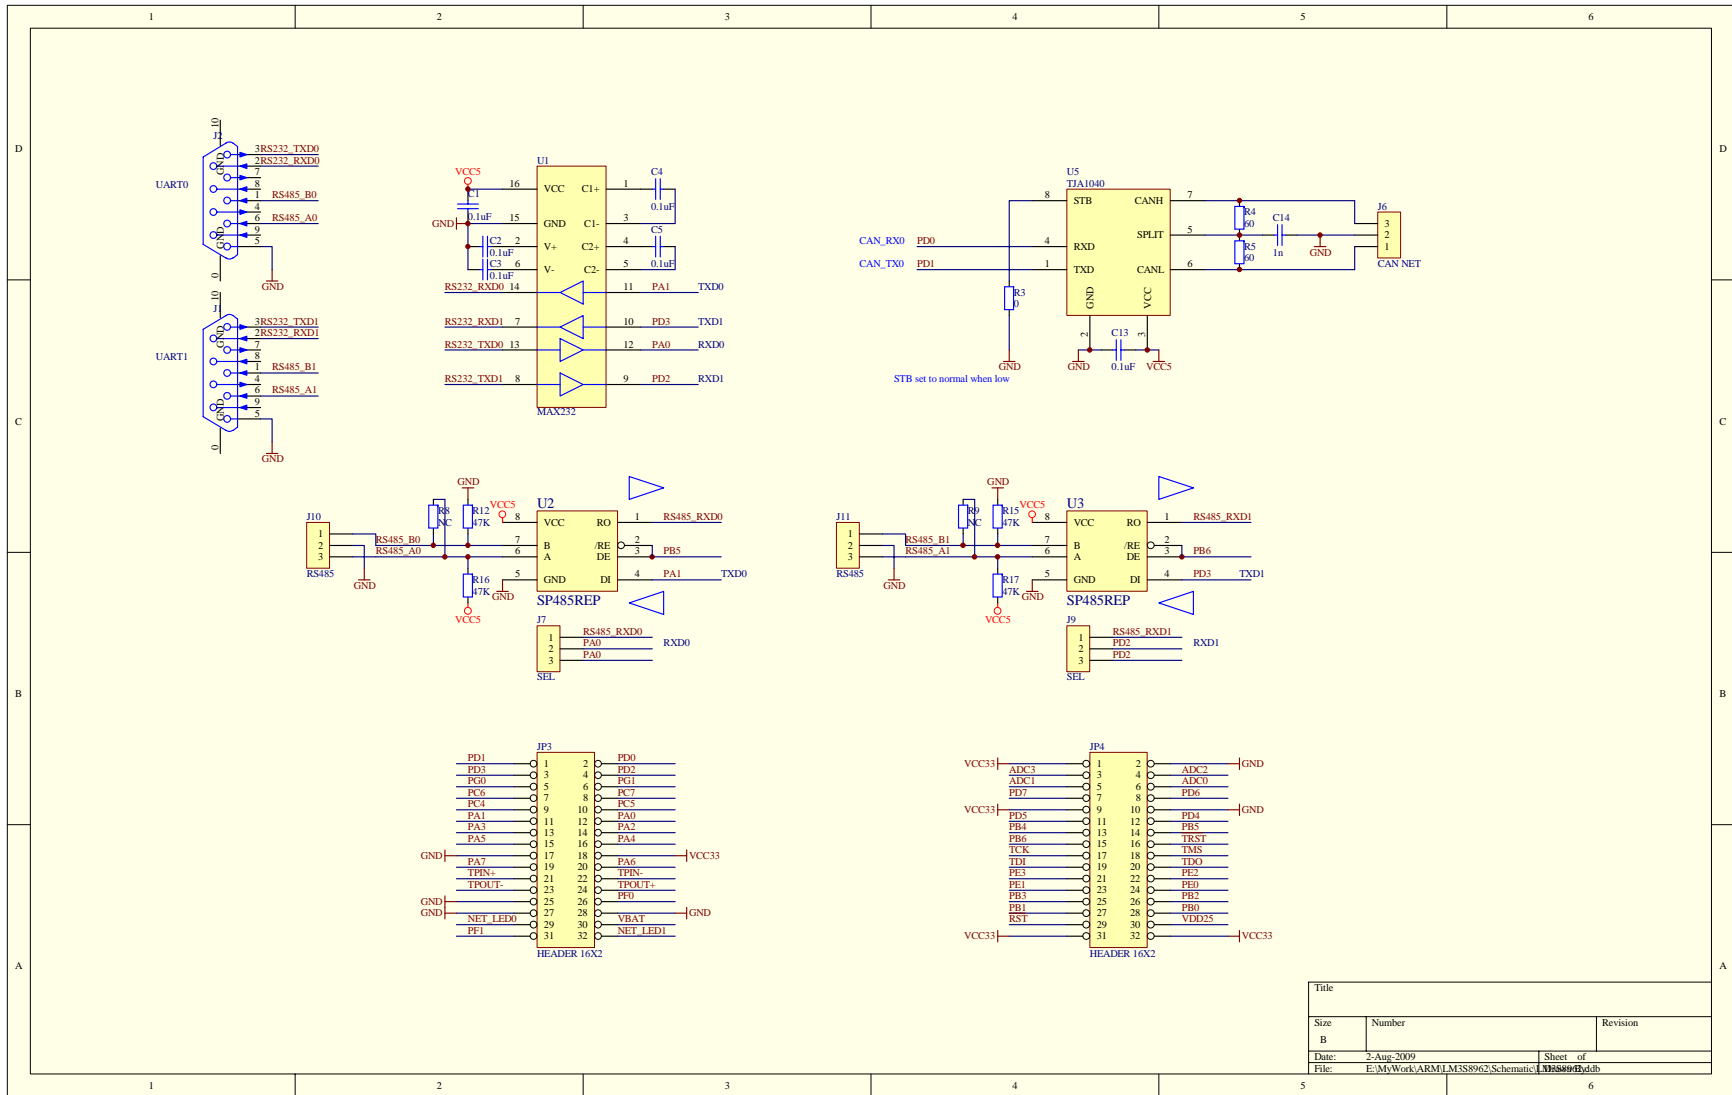

Title		
Size	Number	Revision
B		
Date:	2-Aug-2009	Sheet of
File:	E:\MyWork\ARM\LMSS8962\Schematic	1/1

Title		
Size	Number	Revision
B		
Date:	2-Aug-2009	Sheet of
File:	E:\MyWork\ARM7LMS8962\Schematic	1/1