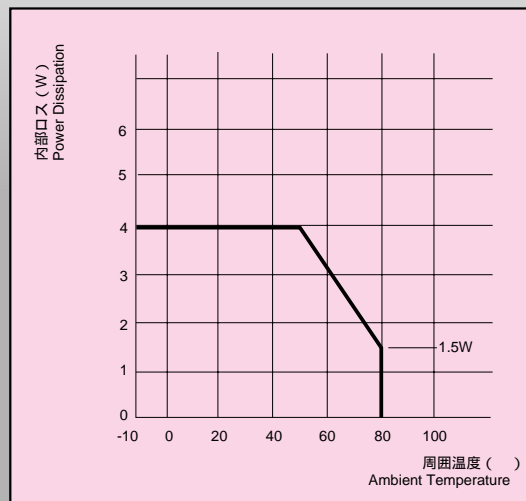

基板取付穴寸法図 PCB Installation Outlet Reference

参考パターン図 Recommended Set-UP

出力電流垂下曲線 Output Characteristics of Current Limiter  
( $T_a = 25^\circ\text{C}$ ,  $V_{in} = 30\text{V}$ )

減定格曲線

Power Dissipation as a Function of Ambient Temperature

外形寸法図 (単位: mm) Dimensions

効率曲線 (Ta = 25°C 代表例)

Efficiency Curve (Representative Example)  
YDS-1R505

内部損失曲線 (Ta = 25°C 代表例)

Inner Loss Curve (Representative Example)  
YDS-1R505

YDS-1R512

YDS-1R512

お問い合わせ・ご注文は