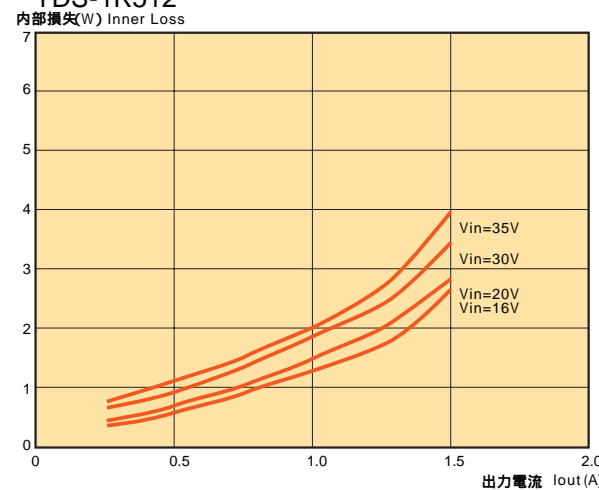

基板取付穴寸法図 PCB Installation Outlet Reference

参考パターン図 Recommended Set-UP

出力電流垂下曲線 Output Characteristics of Current Limiter  
( $T_a = 25^\circ\text{C}$ ,  $V_{in} = 30\text{V}$ )

減定格曲線

Power Dissipation as a Function of Ambient Temperature

外形寸法図 (単位: mm) Dimensions

効率曲線 (Ta = 25°C 代表例)

Efficiency Curve (Representative Example)  
YDS-1R505

内部損失曲線 (Ta = 25°C 代表例)

Inner Loss Curve (Representative Example)  
YDS-1R505

YDS-1R512

YDS-1R512

お問い合わせ・ご注文は