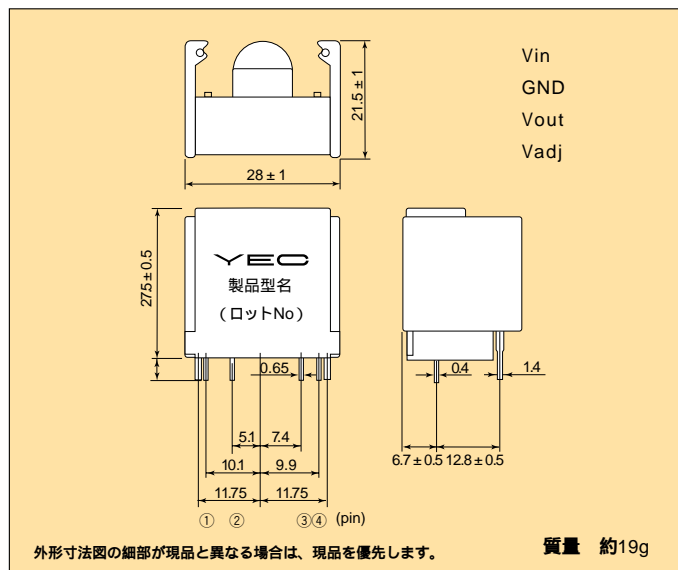

基板取付穴寸法図 PCB Installation Outlet Reference

参考パターン図 Recommended Set-UP

出力電流垂下曲線 Output Characteristics of Current Limiter  
( $T_a = 25^\circ\text{C}$ ,  $V_{in} = 30\text{V}$ )

減定格曲線

Power Dissipation as a Function of Ambient Temperature

外形寸法図 (単位: mm) Dimensions

効率曲線 (Ta = 25°C 代表例)

Efficiency Curve (Representative Example)  
YDS-1R505

内部損失曲線 (Ta = 25°C 代表例)

Inner Loss Curve (Representative Example)  
YDS-1R505

YDS-1R512

YDS-1R512

お問い合わせ・ご注文は