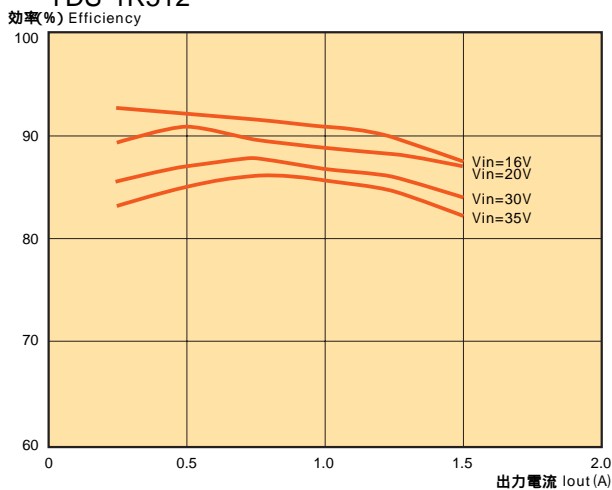

基板取付穴寸法図 PCB Installation Outlet Reference

参考パターン図 Recommended Set-UP

出力電流垂下曲線 Output Characteristics of Current Limiter  
( $T_a = 25^\circ\text{C}$ ,  $V_{in} = 30\text{V}$ )

減定格曲線

Power Dissipation as a Function of Ambient Temperature

外形寸法図 (単位: mm) Dimensions

効率曲線 (Ta = 25°C 代表例)

Efficiency Curve (Representative Example)  
YDS-1R505

内部損失曲線 (Ta = 25°C 代表例)

Inner Loss Curve (Representative Example)  
YDS-1R505

YDS-1R512

YDS-1R512

お問い合わせ・ご注文は