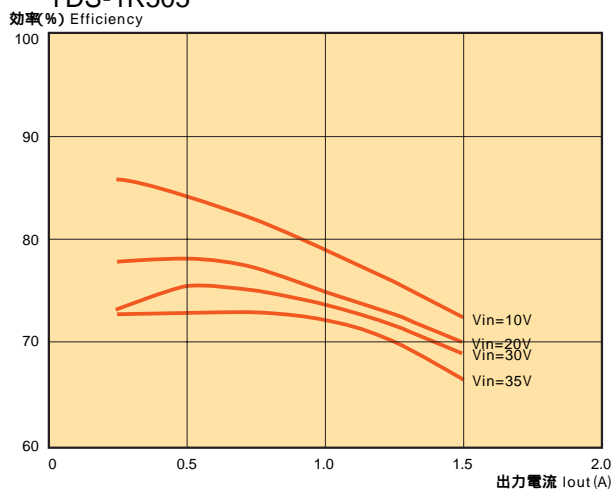

基板取付穴寸法図 PCB Installation Outlet Reference

参考パターン図 Recommended Set-UP

出力電流垂下曲線 Output Characteristics of Current Limiter  
( $T_a = 25^\circ\text{C}$ ,  $V_{in} = 30\text{V}$ )

減定格曲線

Power Dissipation as a Function of Ambient Temperature

外形寸法図 (単位: mm) Dimensions

効率曲線 (Ta = 25°C 代表例)

Efficiency Curve (Representative Example)  
YDS-1R505

内部損失曲線 (Ta = 25°C 代表例)

Inner Loss Curve (Representative Example)  
YDS-1R505

YDS-1R512

YDS-1R512

お問い合わせ・ご注文は