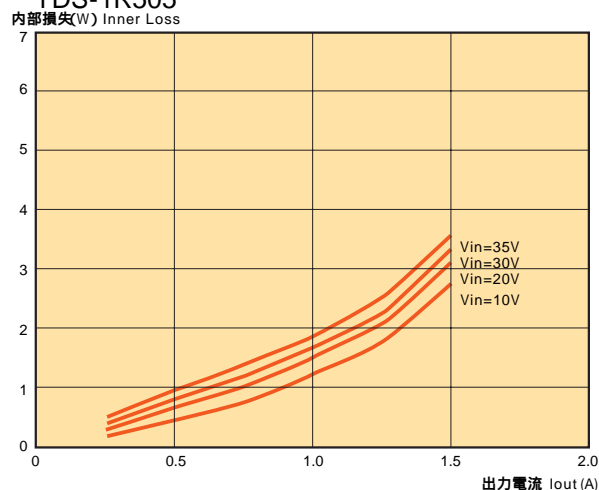

基板取付穴寸法図 PCB Installation Outlet Reference

参考パターン図 Recommended Set-UP

出力電流垂下曲線 Output Characteristics of Current Limiter  
( $T_a = 25^\circ\text{C}$ ,  $V_{in} = 30\text{V}$ )

減定格曲線

Power Dissipation as a Function of Ambient Temperature

外形寸法図 (単位: mm) Dimensions

効率曲線 (Ta = 25°C 代表例)

Efficiency Curve (Representative Example)  
YDS-1R505

内部損失曲線 (Ta = 25°C 代表例)

Inner Loss Curve (Representative Example)  
YDS-1R505

YDS-1R512

YDS-1R512

お問い合わせ・ご注文は