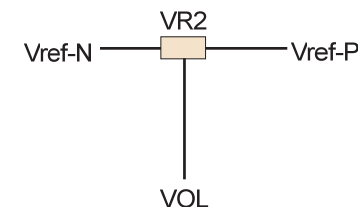

FM/AM 4-BAND DSP RADIO MODULE

FM1: 70-93MHz
FM2: 56.25-91.75MHz
TV: 174.75-222.25MHz
MW: 522-1620KHz

TUNING LED

VOLUME

(抵抗値) VR2=50K Ω

BAND SW & TUNING

VR1=50K Ω