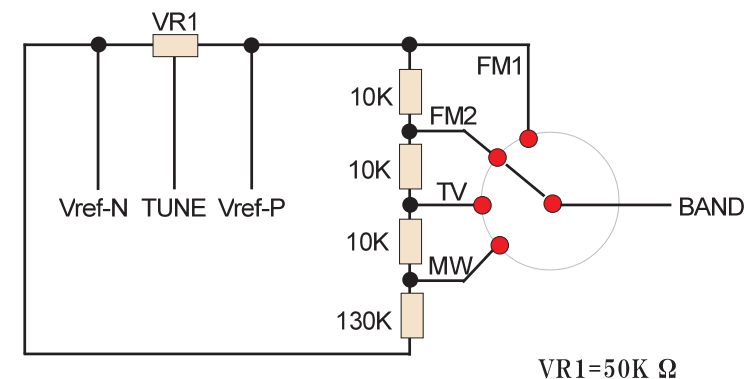

FM/AM 4-BAND DSP RADIO MODULE

FM1: 70-93MHz
FM2: 56.25-91.75MHz
TV: 174.75-222.25MHz
MW: 522-1620KHz

TUNING LED

VOLUME

(抵抗値) VR2=50K Ω

BAND SW & TUNING

VR1=50K Ω