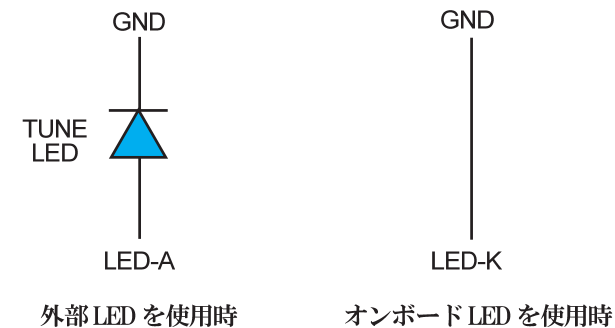

FM/AM 4-BAND DSP RADIO MODULE

FM1: 70-93MHz
FM2: 56.25-91.75MHz
TV: 174.75-222.25MHz
MW: 522-1620KHz

TUNING LED

VOLUME

(抵抗値) VR2=50K Ω

BAND SW & TUNING

VR1=50K Ω