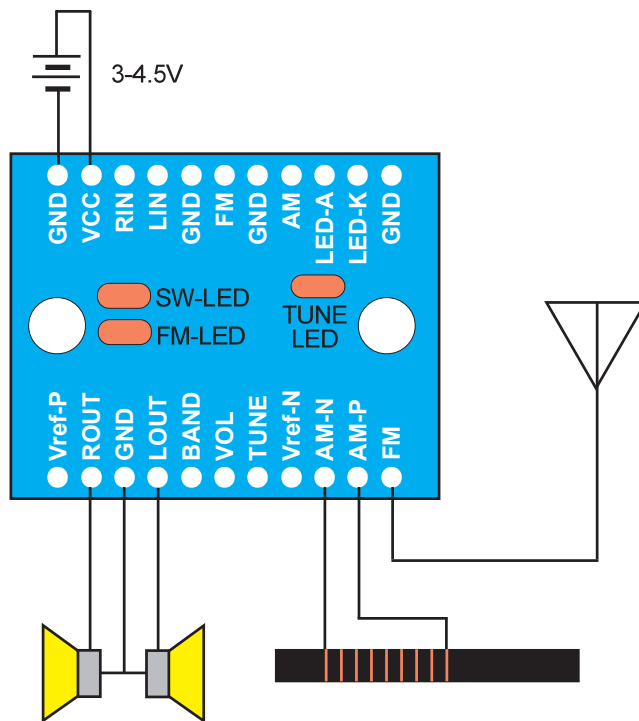

FM/AM 4-BAND DSP RADIO MODULE

FM1: 70-93MHz
FM2: 56.25-91.75MHz
TV: 174.75-222.25MHz
MW: 522-1620KHz

TUNING LED

VOLUME

(抵抗値) VR2=50K Ω

BAND SW & TUNING

VR1=50K Ω