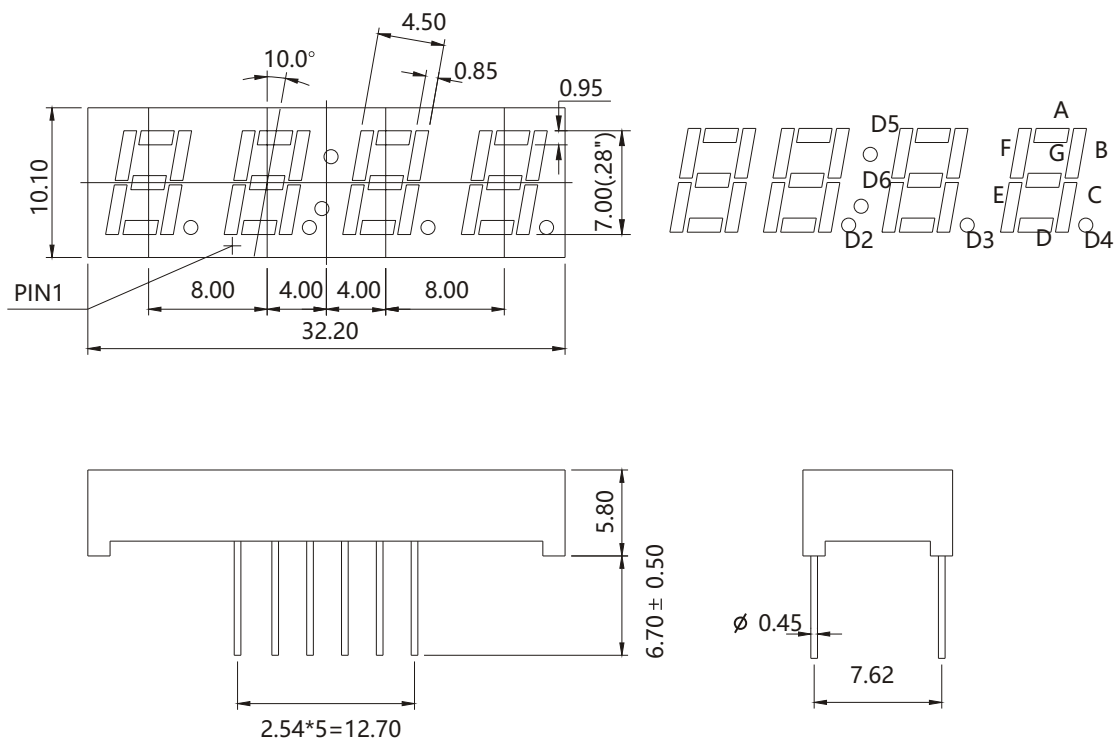

0.28" (7.00mm) Four Digit 7 Segment Display

PACKAGE DIMENSION

Tolerance ± 0.25 mm unless stated

Checked

Becky Sun

Approved

Jason Lou

Date